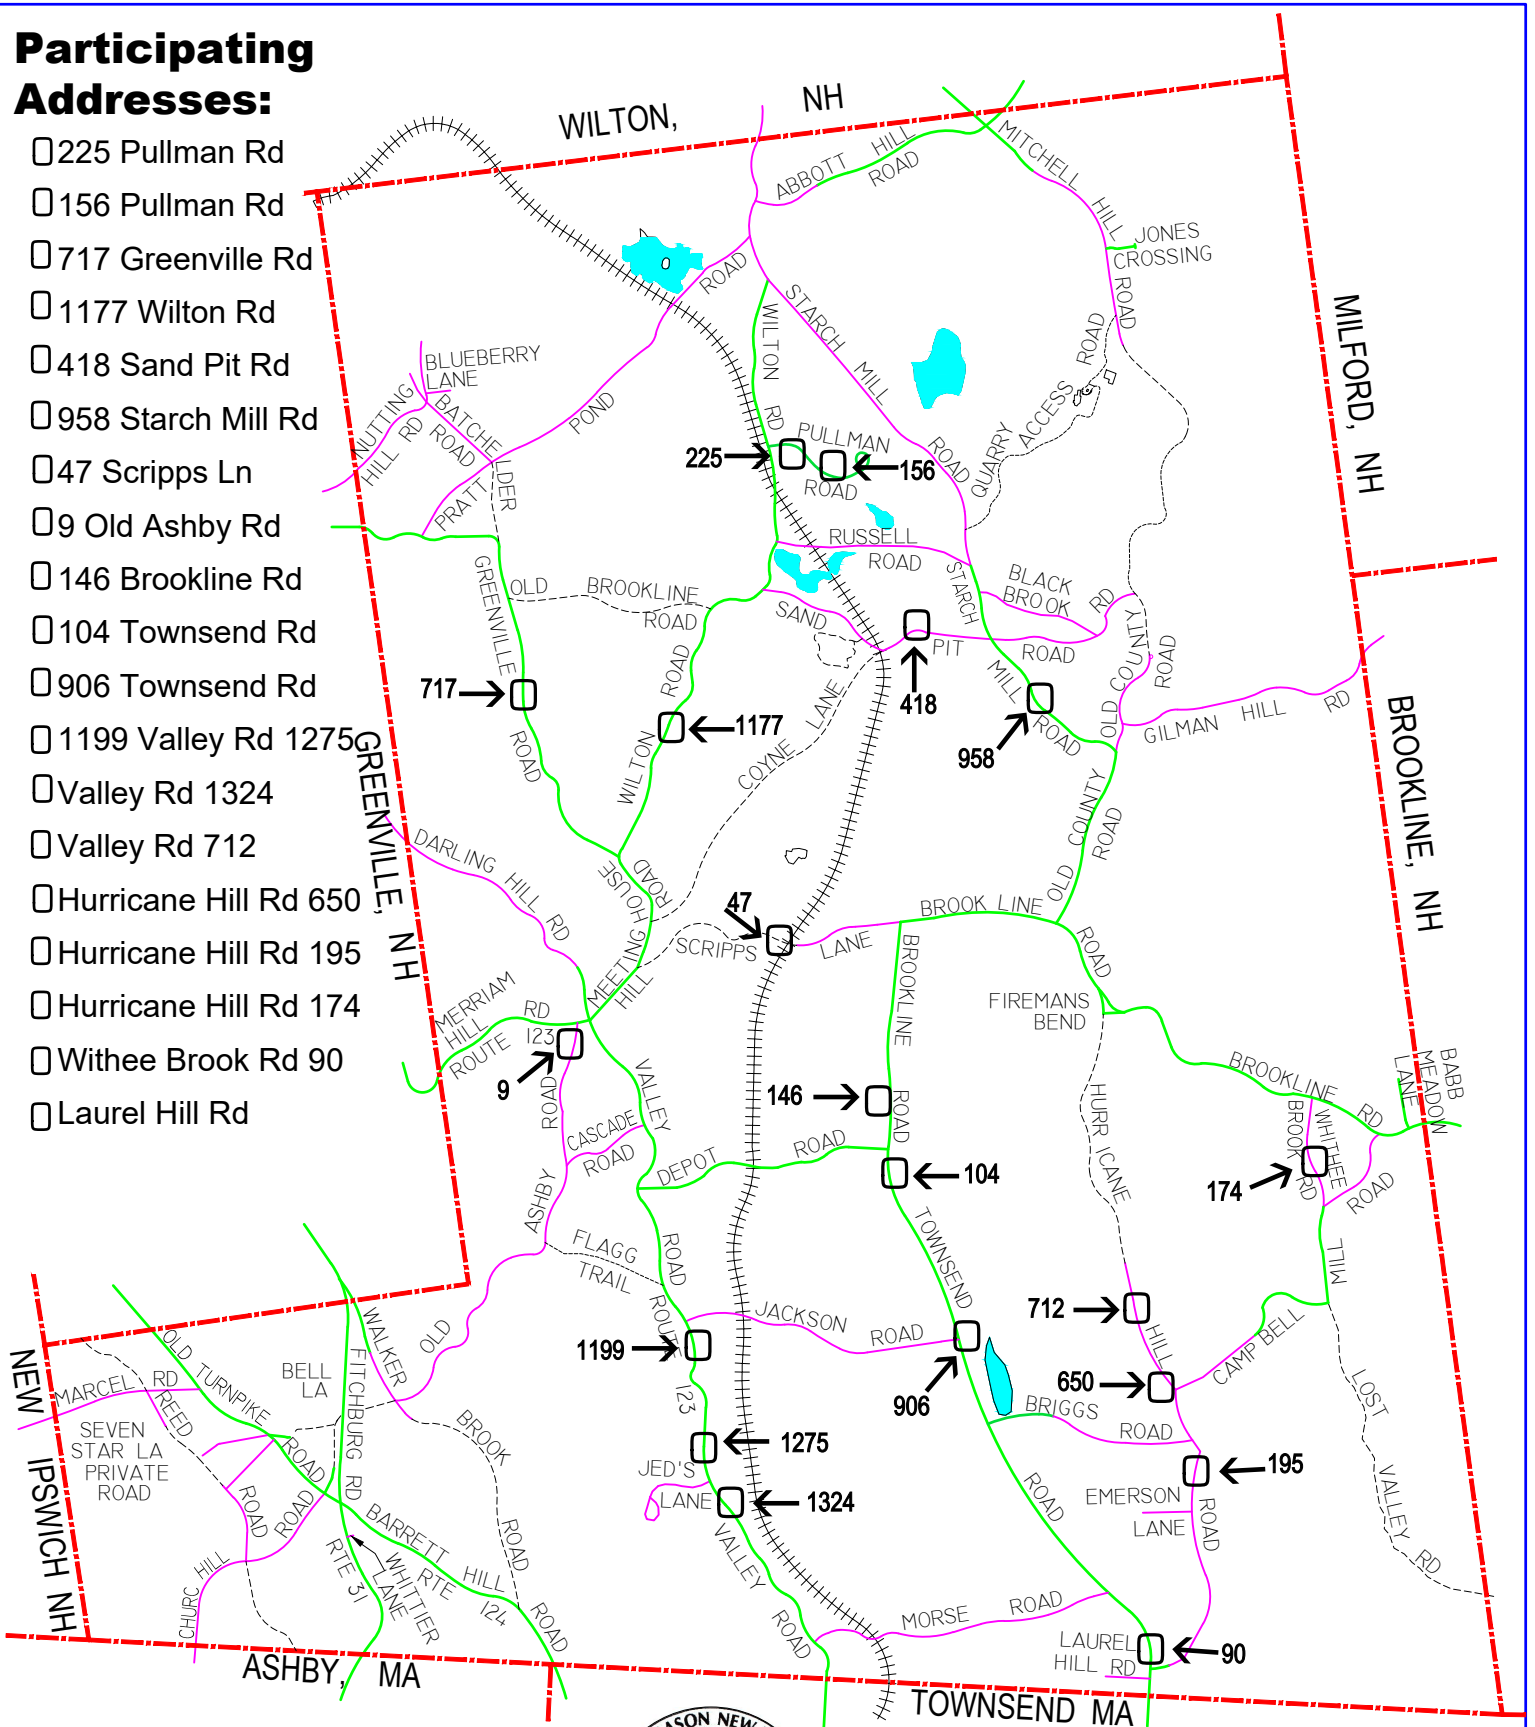

Participating Addresses:

- 225 Pullman Rd
- 156 Pullman Rd
- 717 Greenville Rd
- 1177 Wilton Rd
- 418 Sand Pit Rd
- 958 Starch Mill Rd
- 47 Scripps Ln
- 9 Old Ashby Rd
- 146 Brookline Rd
- 104 Townsend Rd
- 906 Townsend Rd
- 1199 Valley Rd 1275
- Valley Rd 1324
- Valley Rd 712
- Hurricane Hill Rd 650
- Hurricane Hill Rd 195
- Hurricane Hill Rd 174
- Withee Brook Rd 90
- Laurel Hill Rd

TOWN OF MASON ROAD MAP

MASON, NEW HAMPSHIRE
SCALE: 1"=4530'± APRIL 2018

6000 4000 2000 0

GRAPHIC SCALE±